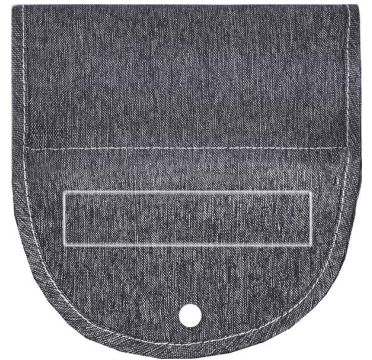

 **Print position**

1. FRONT BAG UNFOLDED
2. BACK BAG UNFOLDED
3. FRONT FOLDED
4. BACK FOLDED

 **Print size**

- 140,0 mm x 100,0 mm
- 300,0 mm x 300,0 mm
- 140,0 mm x 30,0 mm
- 140,0 mm x 60,0 mm

 **Print code (no of colours)**

- S2(4),T1(8),TD1(8),TR(1)
- S2(4)
- S2(4),T1(8),TD1(8),TR(1)
- S2(4),T1(8),TD1(8),TR(1)

1

2

3

4